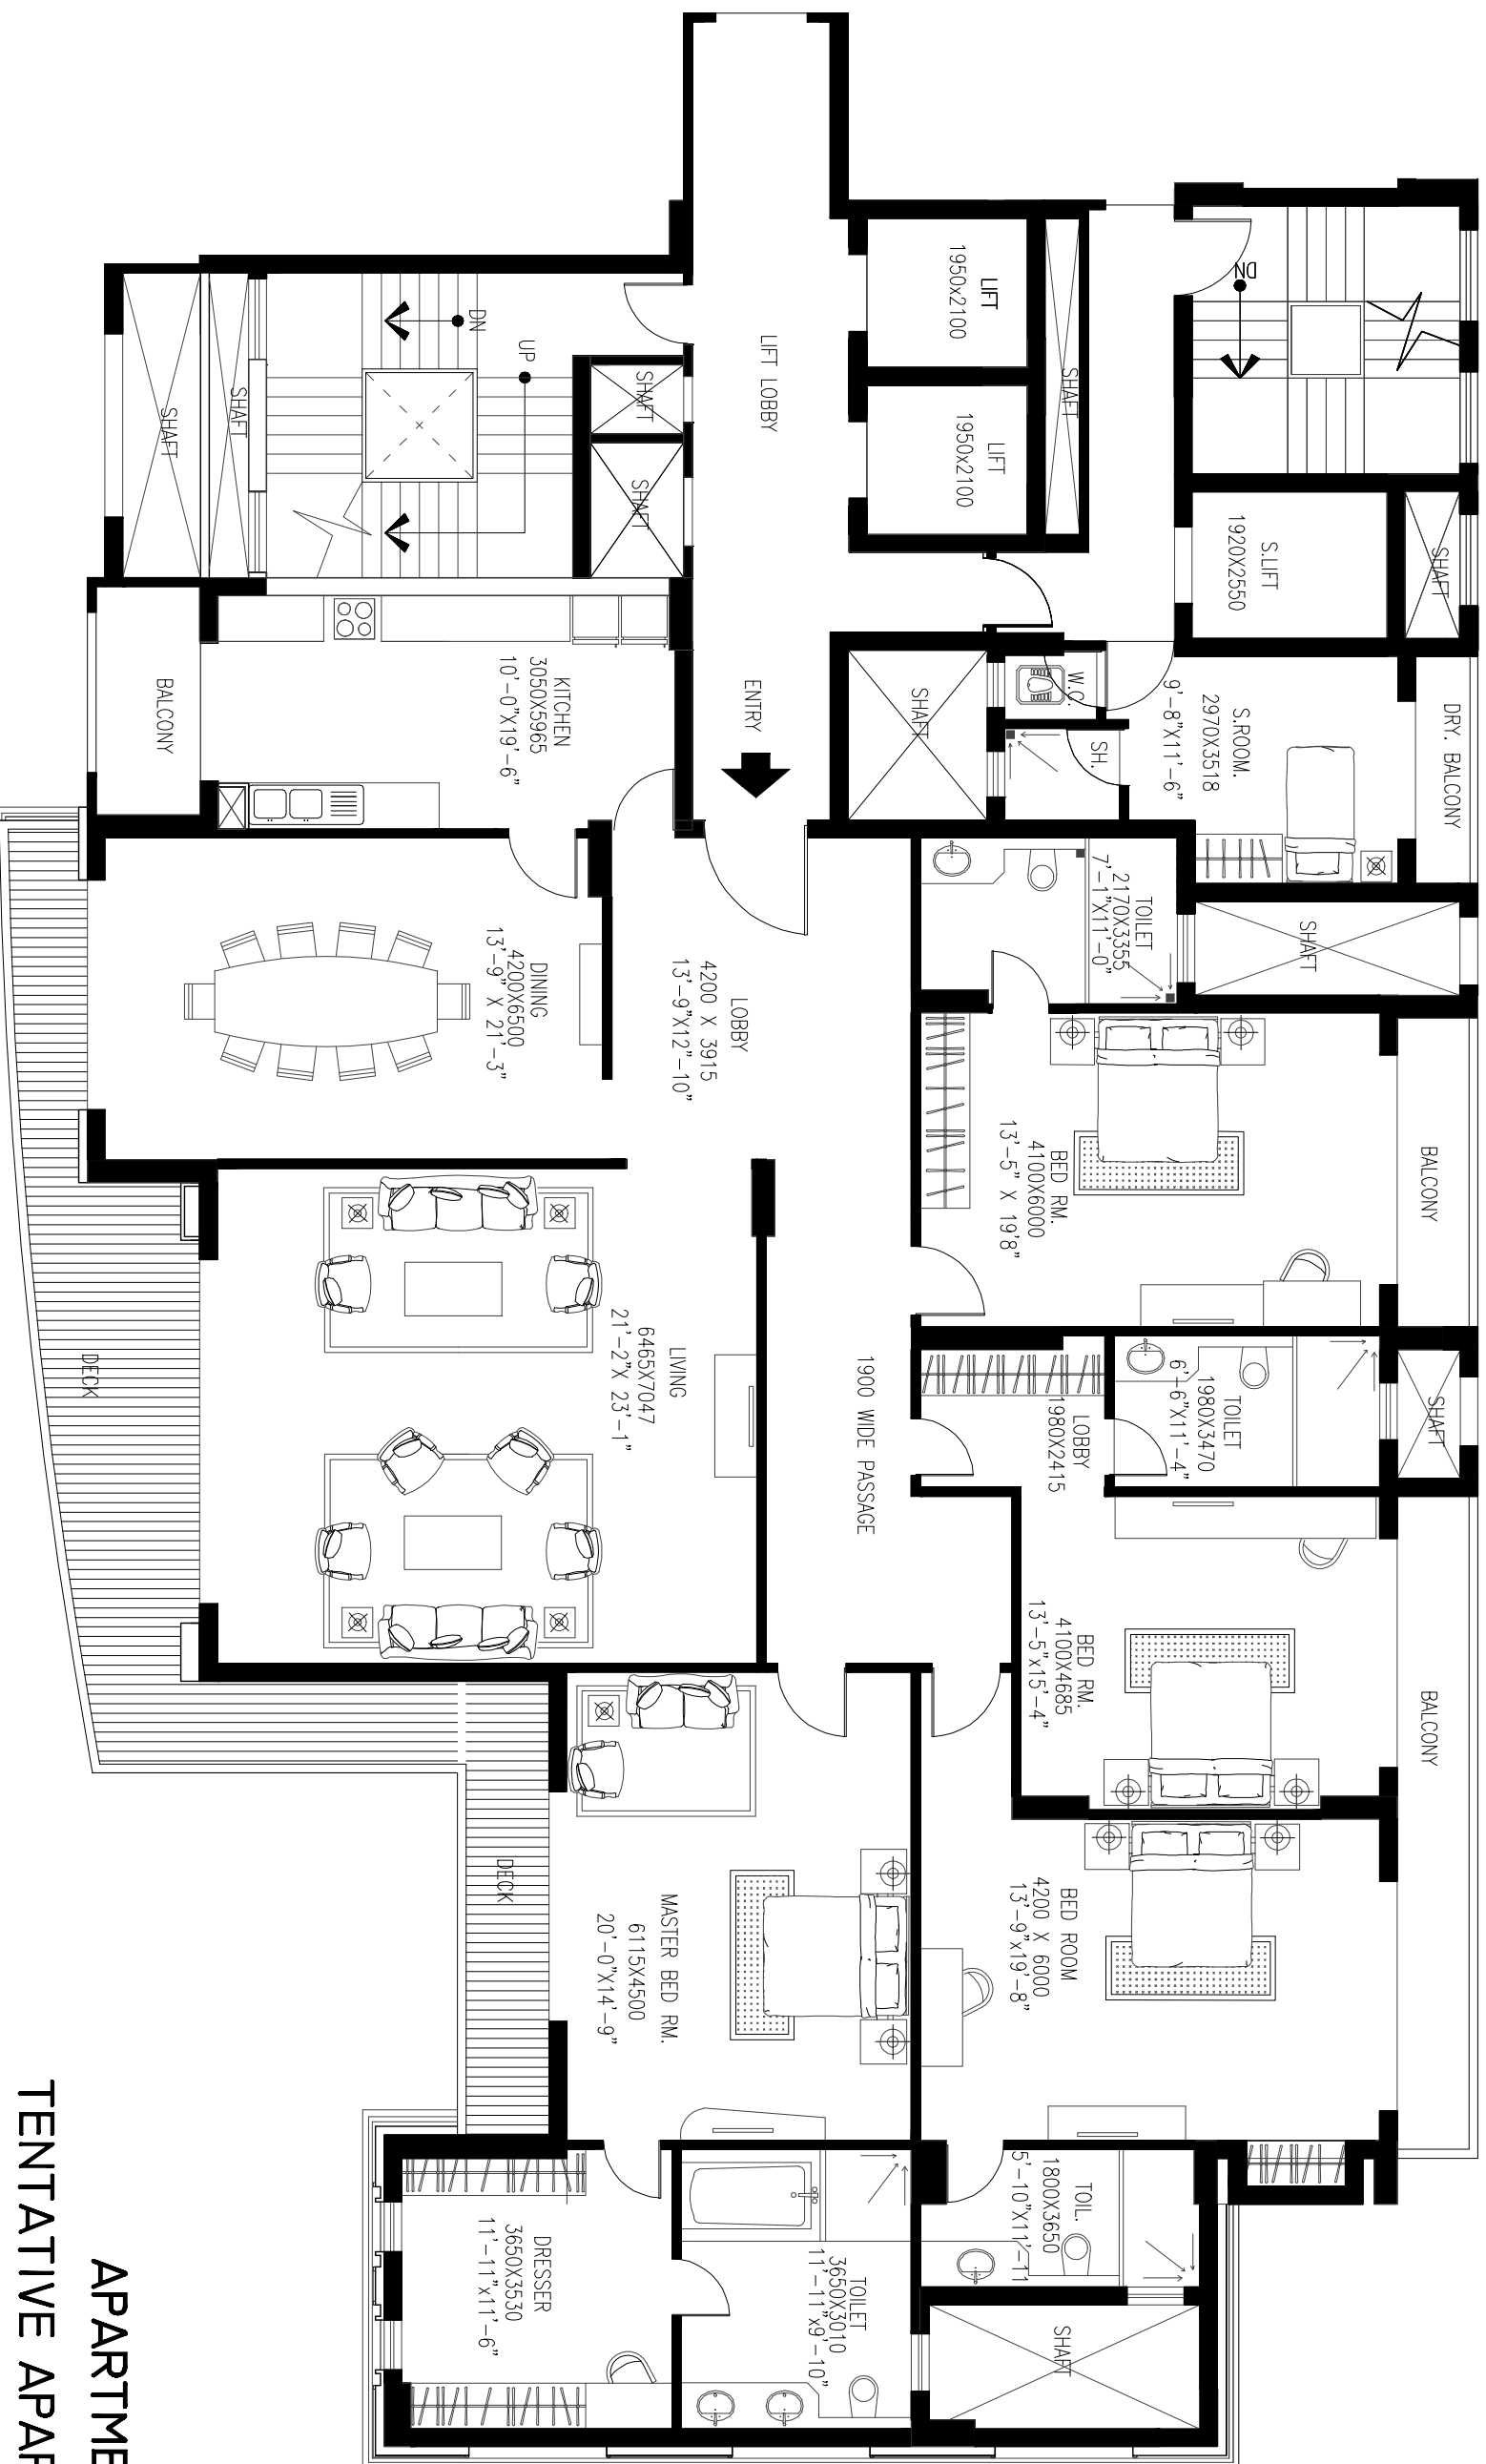

NOTE: PLAN NOT TO SCALE

 <p>DLF G.K. RESIDENCY</p>	<p>Project</p> <p>Apartments in Queen's Court Greater Kailash II</p>	<p>LOCATION PLAN</p>	
--	---	-----------------------------	---

NOTE: PLAN NOT TO SCALE

DLF Limited

Project

**Apartments in Queen's Court
Greater Kailash II**

SITE PLAN

NOTE: PLAN NOT TO SCALE

TENTATIVE APARTMENT PLAN
 APARTMENT TYPE B01
 (FIRST TO 6TH FLOOR)

DLF Limited

Project

**Apartments in Queen's Court
 Greater Kailash II**

Saleable Area

54.92 SFT

NOTE: PLAN NOT TO SCALE

APARTMENT TYPE B02
TENTATIVE APARTMENT PLAN
(2ND TO 6TH FLOOR)

DLF Limited

Project

**Apartments in Queen's Court
Greater Kailash II**

Saleable Area

5513 SFT