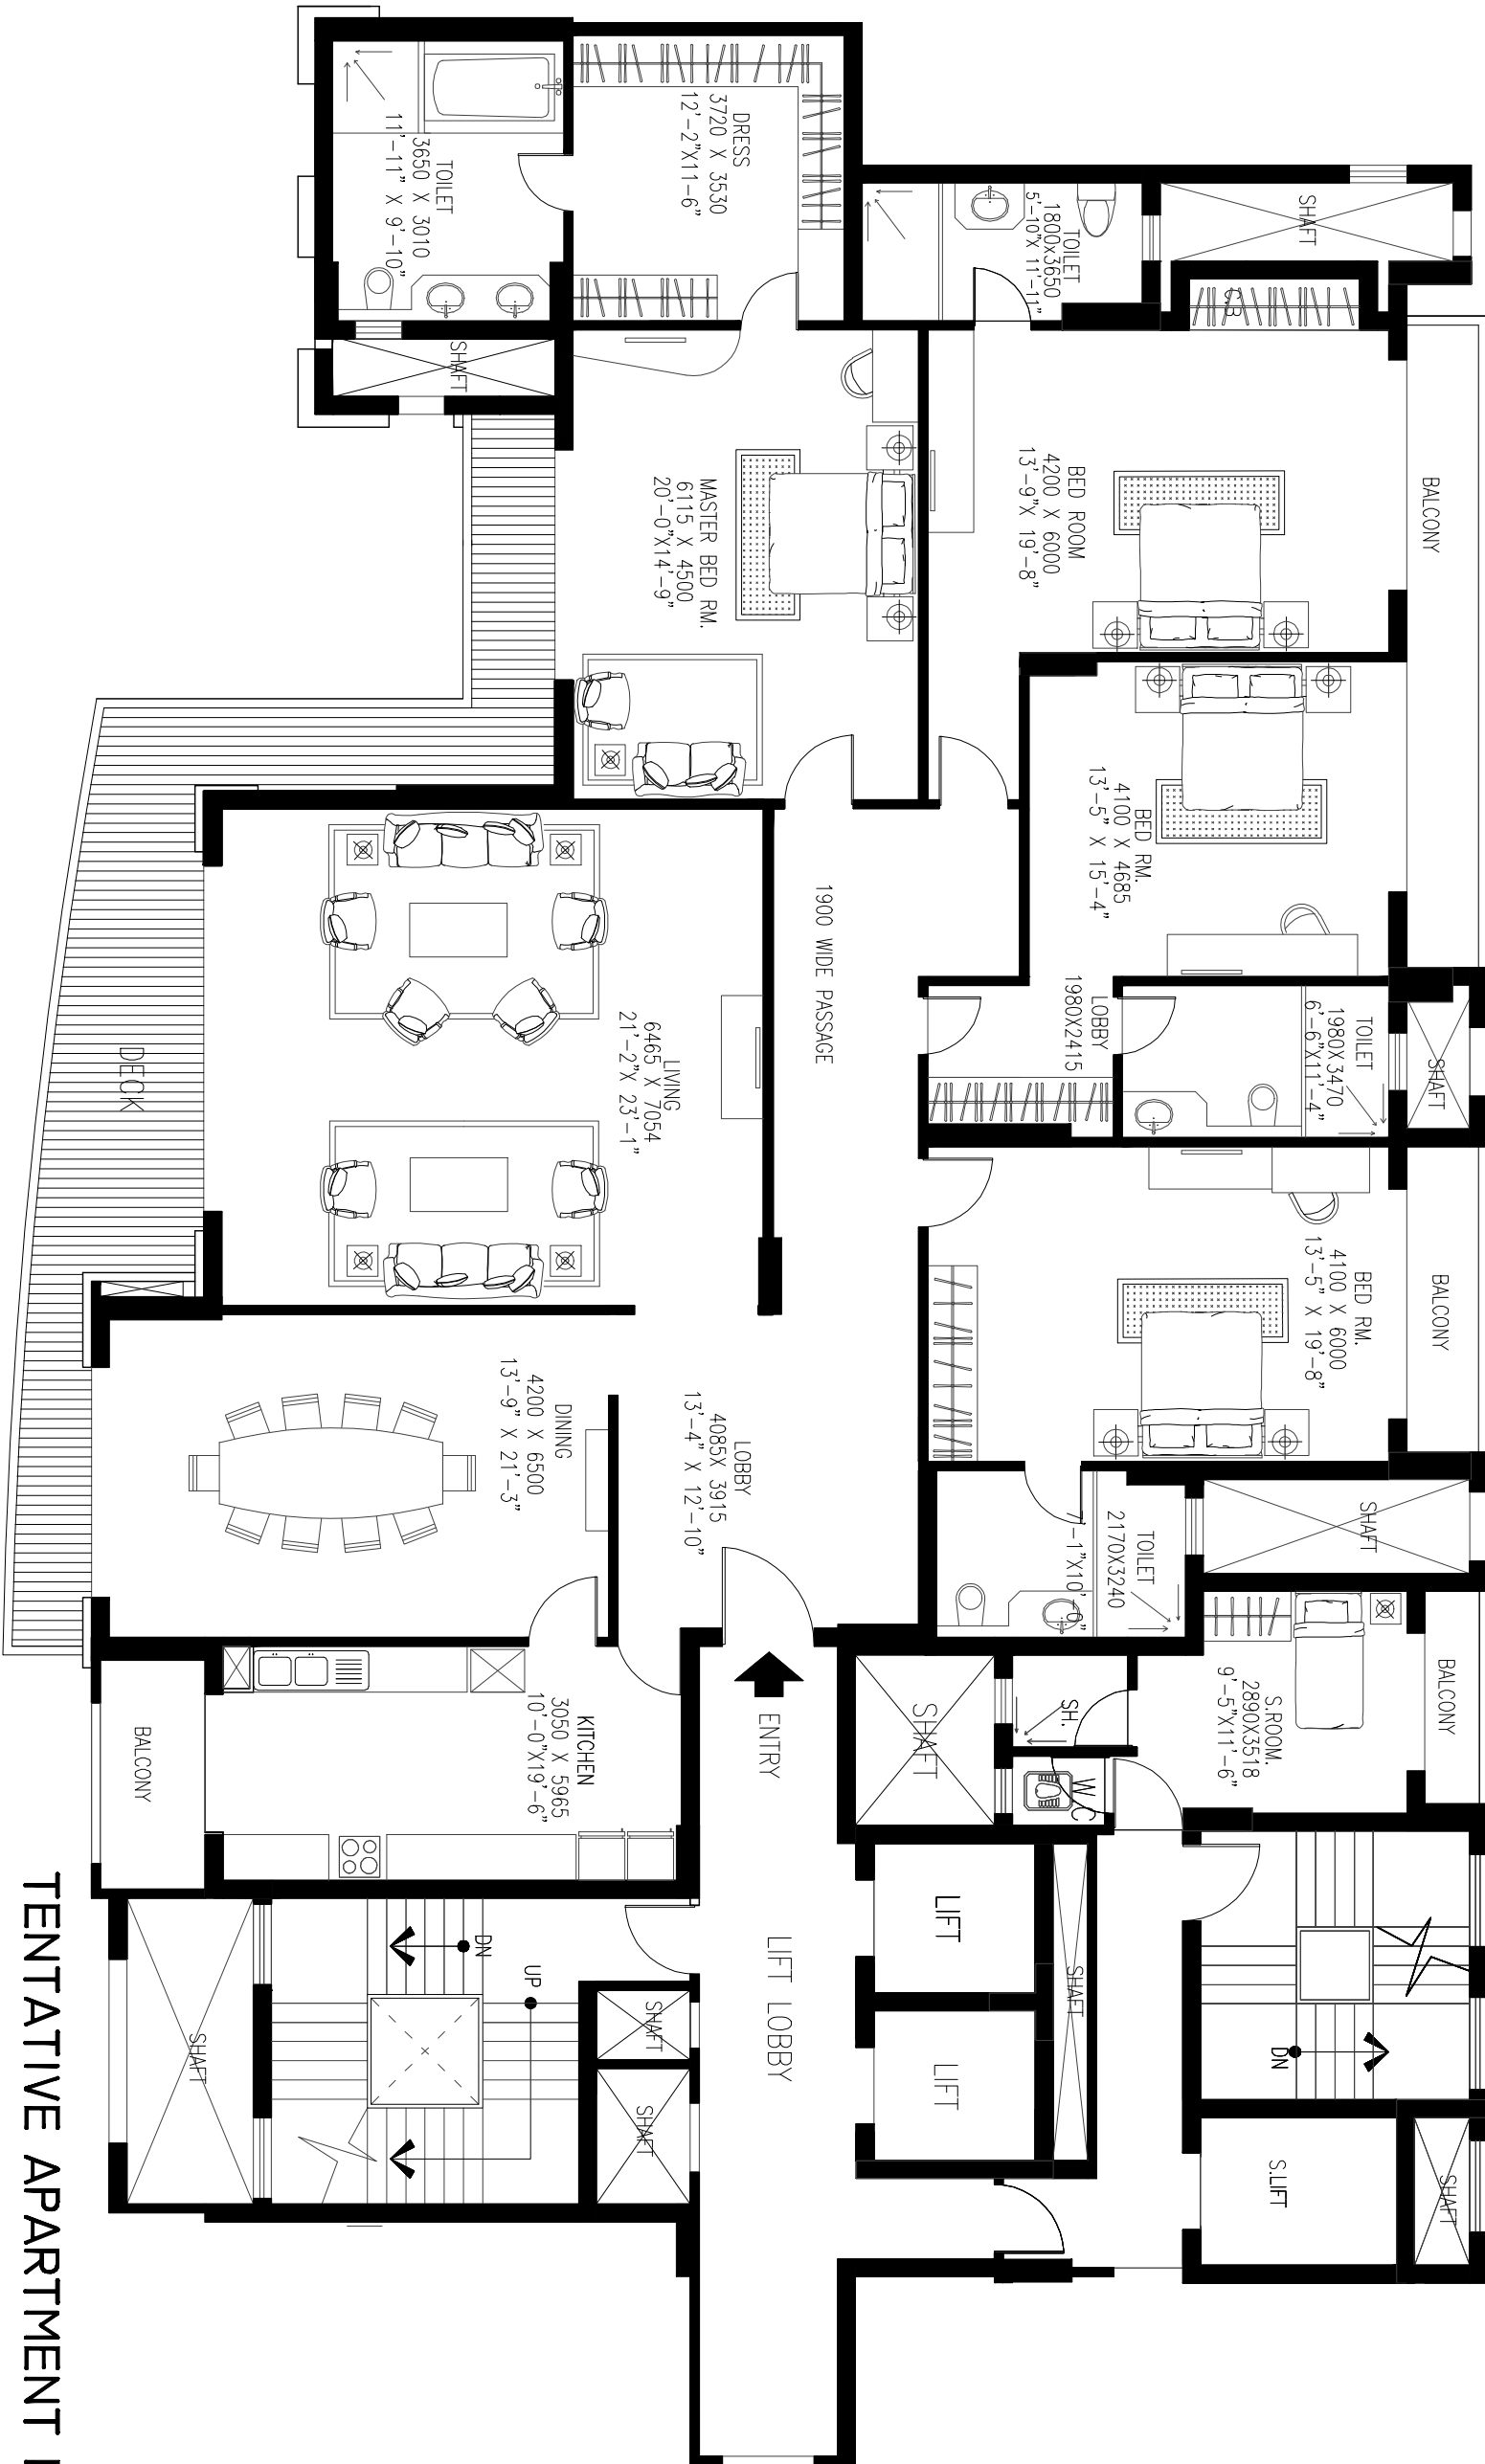

NOTE: PLAN NOT TO SCALE

 <p>DLF G.K. RESIDENCY</p>	<p>Project</p> <p>Apartments in Queen's Court Greater Kailash II</p>	<p>LOCATION PLAN</p>	
--	---	-----------------------------	---

NOTE: PLAN NOT TO SCALE

DLF Limited

Project

**Apartments in Queen's Court
Greater Kailash II**

SITE PLAN

NOTE: PLAN NOT TO SCALE

TENTATIVE APARTMENT PLAN
 APARTMENT TYPE B01
 (FIRST TO 6TH FLOOR)

DLF Limited

Project

**Apartments in Queen's Court
 Greater Kailash II**

Saleable Area

54.92 SFT

NOTE: PLAN NOT TO SCALE

APARTMENT TYPE B02
TENTATIVE APARTMENT PLAN
(2ND TO 6TH FLOOR)

DLF Limited

Project

**Apartments in Queen's Court
Greater Kailash II**